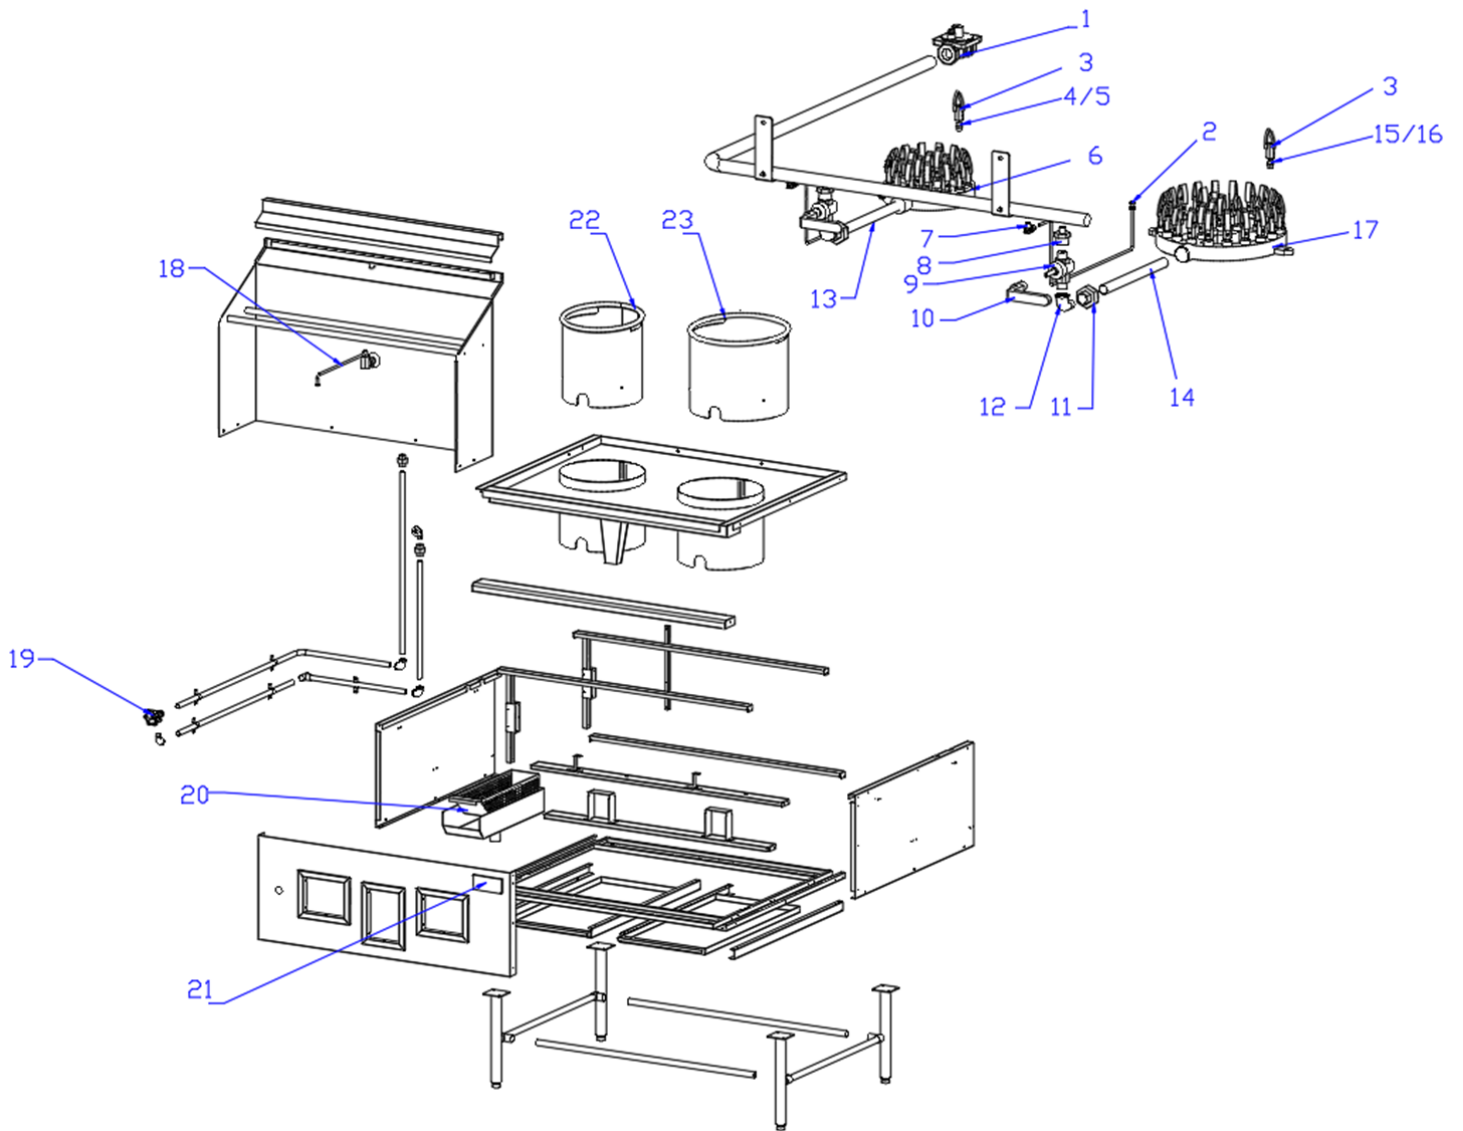

# Parts Breakdown

Model **CE-CN-W2L1-NG** 48413

# Parts Breakdown

---

## Model **CE-CN-W2L1-NG** 48413

Item No.	Description	Position	Item No.	Description	Position	Item No.	Description	Position
AO220	Regulator for 48413	1	AI582	Gas Valve with Handle for 48413	9	AM917	Burner Base for 48413	17
AO221	Pilot Tube for 48413	2	AO229	Valve Handle for 48413	10	AO231	Faucet for 48413	18
AI586	Duck Mouth Burner for 48413	3	AI587	Union for 48413	11	AO232	Water Valve for 48413	19
AO223	Orifice NAT for 48413	4	AK430	Drain Extension for 48413	12	AR690	Tray Pan for 48413	20
AM921	Orifice LP for 48413	5	AR689	Stove Connecting Tube for 48413	13	AI780	Nameplate for 48413	21
AI585	Burner Base for 48413	6	AR694	Stove Connecting Tube for 48413	14	AR691	Inside Pot Stand 13" for 48413	22
AI583	Pilot Valve for 48413	7	AR692	Orifice NAT for 48413	15	AR695	Inside Pot Stand 16" for 48413	23
AO227	Valve Joint for 48413	8	AR693	Orifice LP for 48413	16			